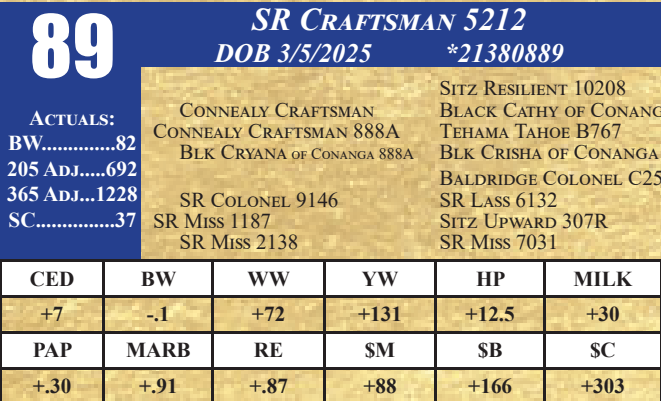

87

SR Logo 5152

DOB 2/26/2025 *21380945

ACTUALS:
BW.....85
205 ADJ.....646
365 ADJ.....1228
SC.....35

SITZ LOGO 10429
SR LOGO 3068
SR LASS 7038

EXAR STUD 4658B
SR EVERGREEN 7082
SR EVERGREEN 3105

SITZ LOGO 12964
SITZ BARBARAMERE NELL 3076
QUAKER HILL RAMPAGE 0A36
SR LASS 0136
AAR TEN X 7008 SA
BoBo RITA 1559
SR IN FOCUS 9001
SR EVERGREEN 9019

CED	BW	WW	YW	HP	MILK
+2	+2.7	+74	+129	+10.7	+24
PAP	MARB	RE	$M	$B	$C
+1.97	+0.75	+0.70	+52	+165	+266

WELL ROUNDED BULL OUT OF A NINE YEAR OLD COW. DAM'S RATIOS WW 101 AND YW 104

90

SR CRAFTSMAN 5227

DOB 3/7/2025 *21380894

ACTUALS:
BW.....88
205 ADJ.....672
365 ADJ.....1221
SC.....33

CONNEALY CRAFTSMAN
CONNEALY CRAFTSMAN 888A
BLK CRYANA OF CONANGA 888A

SS NIAGARA Z29
SR JESTRESS 9049
SR JESTRESS 7106

SITZ RESILIENT 10208
BLACK CATHY OF CONANGA 8521
TEHAMA TAHOE B767
BLK CRISHA OF CONANGA 7518
HOOVER DAM
JET SS X144
WOODSIDE RITO 4P26 OF 0242
SR JESTRESS 7081

CED	BW	WW	YW	HP	MILK
+2	+0.8	+68	+128	+15.2	+38
PAP	MARB	RE	$M	$B	$C
-.17	+1.05	+1.20	+97	+187	+340

TOP 25% IN 12 TRAITS. LOW PAP, HIGH MATERNAL, MARBLING, RIBEYE, $C CATTLE FEEDERS DREAM.

88

SR CRAFTSMAN 5185

DOB 3/2/2025 *21380874

ACTUALS:
BW.....81
205 ADJ.....691
365 ADJ.....1240
SC.....34

CONNEALY CRAFTSMAN
CONNEALY CRAFTSMAN 888A
BLK CRYANA OF CONANGA 888A

SR ENHANCE 9149
SR JANIECE 1071
SR JANIECE 4030

SITZ RESILIENT 10208
BLACK CATHY OF CONANGA 8521
TEHAMA TAHOE B767
BLK CRISHA OF CONANGA 7518
SYDGEN ENHANCE
SR BURGESS 6144
CONNEALY COMRADE 1385
SR JANIECE 2182

CED	BW	WW	YW	HP	MILK
+11	-1.3	+76	+136	+11.6	+29
PAP	MARB	RE	$M	$B	$C
+0.92	+1.19	+0.52	+69	+156	+271

EASY FLESHING, STOUT MADE HEIFER BULL. COMES LIGHT, GROWS FAST WITH MARBLING ON THE BACK END. GOOD BULL!

700 LBS WEANING WEIGHT ON A SOGGY MADE BULL. WELL ROUNDED NUMBERS. MATERNAL AND CARCASS.

91

SR CRAFTSMAN 5229

DOB 3/7/2025 *21380895